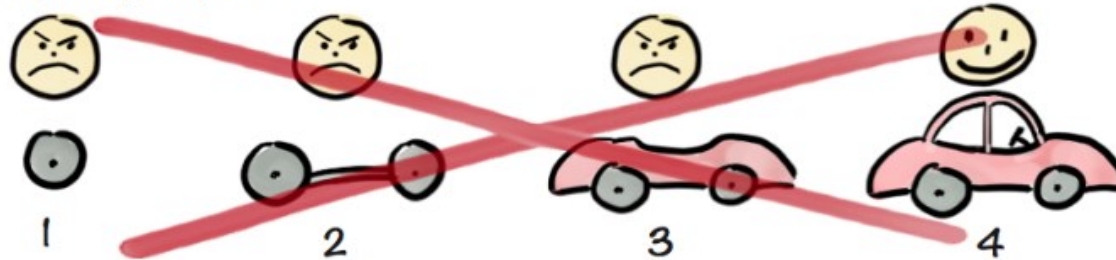

Læring & tips

Not like this....